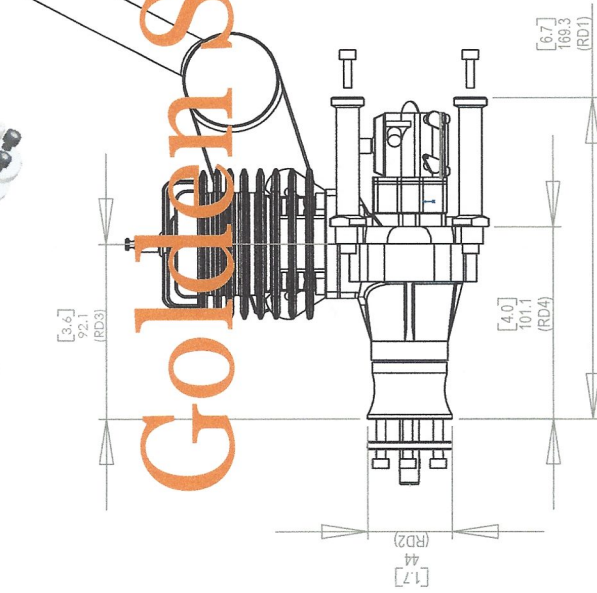

DLA 58cc Gas Engine with Pitts Muffler

Golden Skies R/C Aircraft, Inc.

UNLESS OTHERWISE SPECIFIED:	DRAWN	NAME	DATE
DIMENSIONS ARE IN millimeters TOLERANCES: ± 1.0 mm	CHECKED	Schantz	8-14-17
INTERPRET GEOMETRIC TOLERANCING PER:	ENG APPR.		
MATERIAL	MFG APPR.		
FINISH	Q.A.		
	COMMENTS:		
NEXT ASSY	USED ON		
APPLICATION			

TITLE:
**DLA 58cc Engine
with Pitts Muffler**

SIZE DWG. NO. REV
A 03180-00220 A

SCALE: 1:4 WEIGHT: SHEET 1 OF 1

PROPRIETARY AND CONFIDENTIAL
THE INFORMATION CONTAINED IN THIS DRAWING IS THE SOLE PROPERTY OF GOLDEN SKIES R/C AIRCRAFT, INC. ANY REPRODUCTION IN PART OR AS A WHOLE WITHOUT THE WRITTEN PERMISSION OF GOLDEN SKIES R/C AIRCRAFT, INC. IS PROHIBITED.