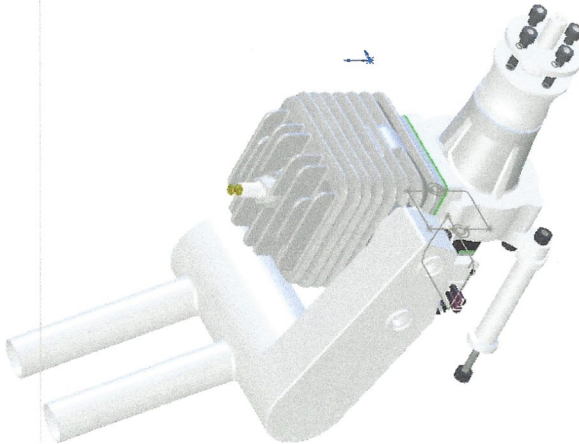

DLA 58cc Gas Engine with Pitts Muffler

Golden Skies R/C Aircraft, Inc.

UNLESS OTHERWISE SPECIFIED:	DRAWN	NAME	DATE
DIMENSIONS ARE IN millimeters TOLERANCES: ± 1.0 mm	CHECKED	Schantz	8-14-17
INTERPRET GEOMETRIC TOLERANCING PER:	ENG APPR.		
MATERIAL	MFG APPR.		
FINISH	Q.A.		
	COMMENTS:		
NEXT ASSY	USED ON		
APPLICATION			

TITLE:
**DLA 58cc Engine
with Pitts Muffler**

SIZE DWG. NO. REV
A 03180-00220 A

SCALE: 1:4 WEIGHT: SHEET 1 OF 1

PROPRIETARY AND CONFIDENTIAL
THE INFORMATION CONTAINED IN THIS DRAWING IS THE SOLE PROPERTY OF GOLDEN SKIES R/C AIRCRAFT, INC. ANY REPRODUCTION IN PART OR AS A WHOLE WITHOUT THE WRITTEN PERMISSION OF GOLDEN SKIES R/C AIRCRAFT, INC. IS PROHIBITED.