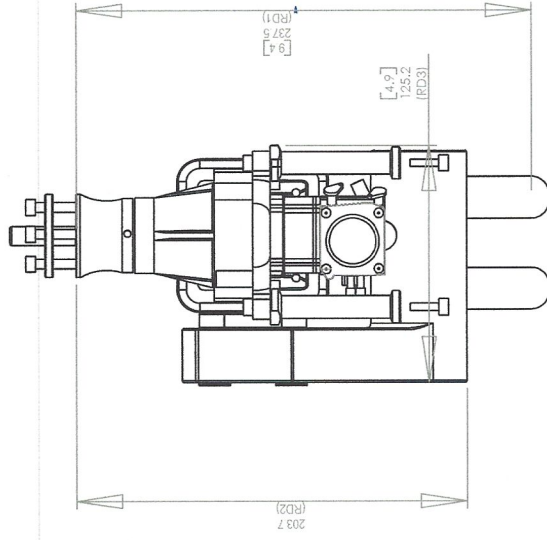

DLA 58cc Gas Engine with Pitts Muffler

Golden Skies R/C Aircraft, Inc.

UNLESS OTHERWISE SPECIFIED:	DRAWN	NAME	DATE
DIMENSIONS ARE IN millimeters TOLERANCES: ± 1.0 mm	CHECKED	Schantz	8-14-17
INTERPRET GEOMETRIC TOLERANCING PER:	ENG APPR.		
MATERIAL	MFG APPR.		
FINISH	Q.A.		
	COMMENTS:		
NEXT ASSY	USED ON		
APPLICATION			

TITLE:
**DLA 58cc Engine
with Pitts Muffler**

SIZE DWG. NO. REV
A 03180-00220 A

SCALE: 1:4 WEIGHT: SHEET 1 OF 1

PROPRIETARY AND CONFIDENTIAL
THE INFORMATION CONTAINED IN THIS DRAWING IS THE SOLE PROPERTY OF GOLDEN SKIES R/C AIRCRAFT, INC. ANY REPRODUCTION IN PART OR AS A WHOLE WITHOUT THE WRITTEN PERMISSION OF GOLDEN SKIES R/C AIRCRAFT, INC. IS PROHIBITED.