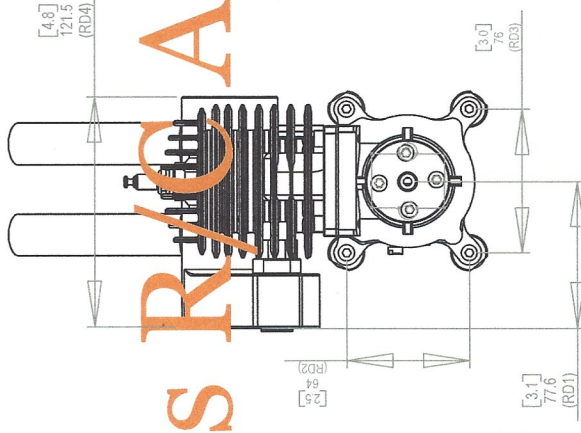

DLA 58cc Gas Engine with Pitts Muffler

Golden Skies R/C Aircraft, Inc.

UNLESS OTHERWISE SPECIFIED:	DRAWN	NAME	DATE
DIMENSIONS ARE IN millimeters TOLERANCES: ± 1.0 mm	CHECKED	Schantz	8-14-17
INTERPRET GEOMETRIC TOLERANCING PER:	ENG APPR.		
MATERIAL	MFG APPR.		
FINISH	Q.A.		
	COMMENTS:		
NEXT ASSY	USED ON		
APPLICATION			

TITLE:
**DLA 58cc Engine
with Pitts Muffler**

SIZE DWG. NO. REV
A 03180-00220 A

SCALE: 1:4 WEIGHT: SHEET 1 OF 1

PROPRIETARY AND CONFIDENTIAL
THE INFORMATION CONTAINED IN THIS DRAWING IS THE SOLE PROPERTY OF GOLDEN SKIES R/C AIRCRAFT, INC. ANY REPRODUCTION IN PART OR AS A WHOLE WITHOUT THE WRITTEN PERMISSION OF GOLDEN SKIES R/C AIRCRAFT, INC. IS PROHIBITED.