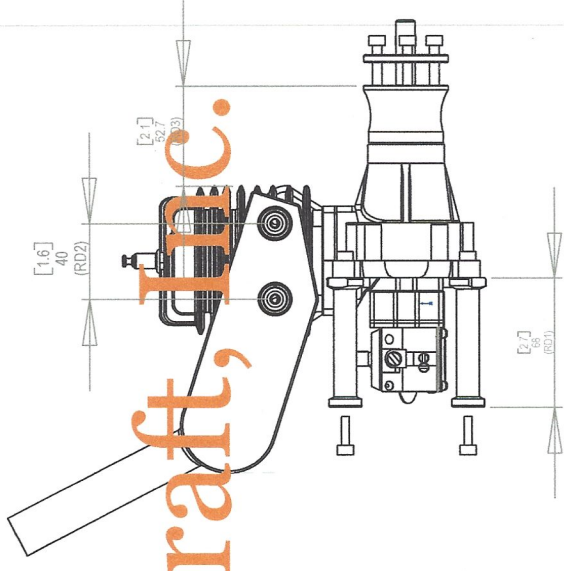

DLA 58cc Gas Engine with Pitts Muffler

Golden Skies R/C Aircraft, Inc.

UNLESS OTHERWISE SPECIFIED:	DRAWN	NAME	DATE
DIMENSIONS ARE IN millimeters TOLERANCES: ± 1.0 mm	CHECKED	Schantz	8-14-17
INTERPRET GEOMETRIC TOLERANCING PER:	ENG APPR.		
MATERIAL	MFG APPR.		
FINISH	Q.A.		
	COMMENTS:		
NEXT ASSY	USED ON		
APPLICATION			

TITLE:
**DLA 58cc Engine
with Pitts Muffler**

SIZE DWG. NO. REV
A 03180-00220 A

SCALE: 1:4 WEIGHT: SHEET 1 OF 1

PROPRIETARY AND CONFIDENTIAL
THE INFORMATION CONTAINED IN THIS DRAWING IS THE SOLE PROPERTY OF GOLDEN SKIES R/C AIRCRAFT, INC. ANY REPRODUCTION IN PART OR AS A WHOLE WITHOUT THE WRITTEN PERMISSION OF GOLDEN SKIES R/C AIRCRAFT, INC. IS PROHIBITED.