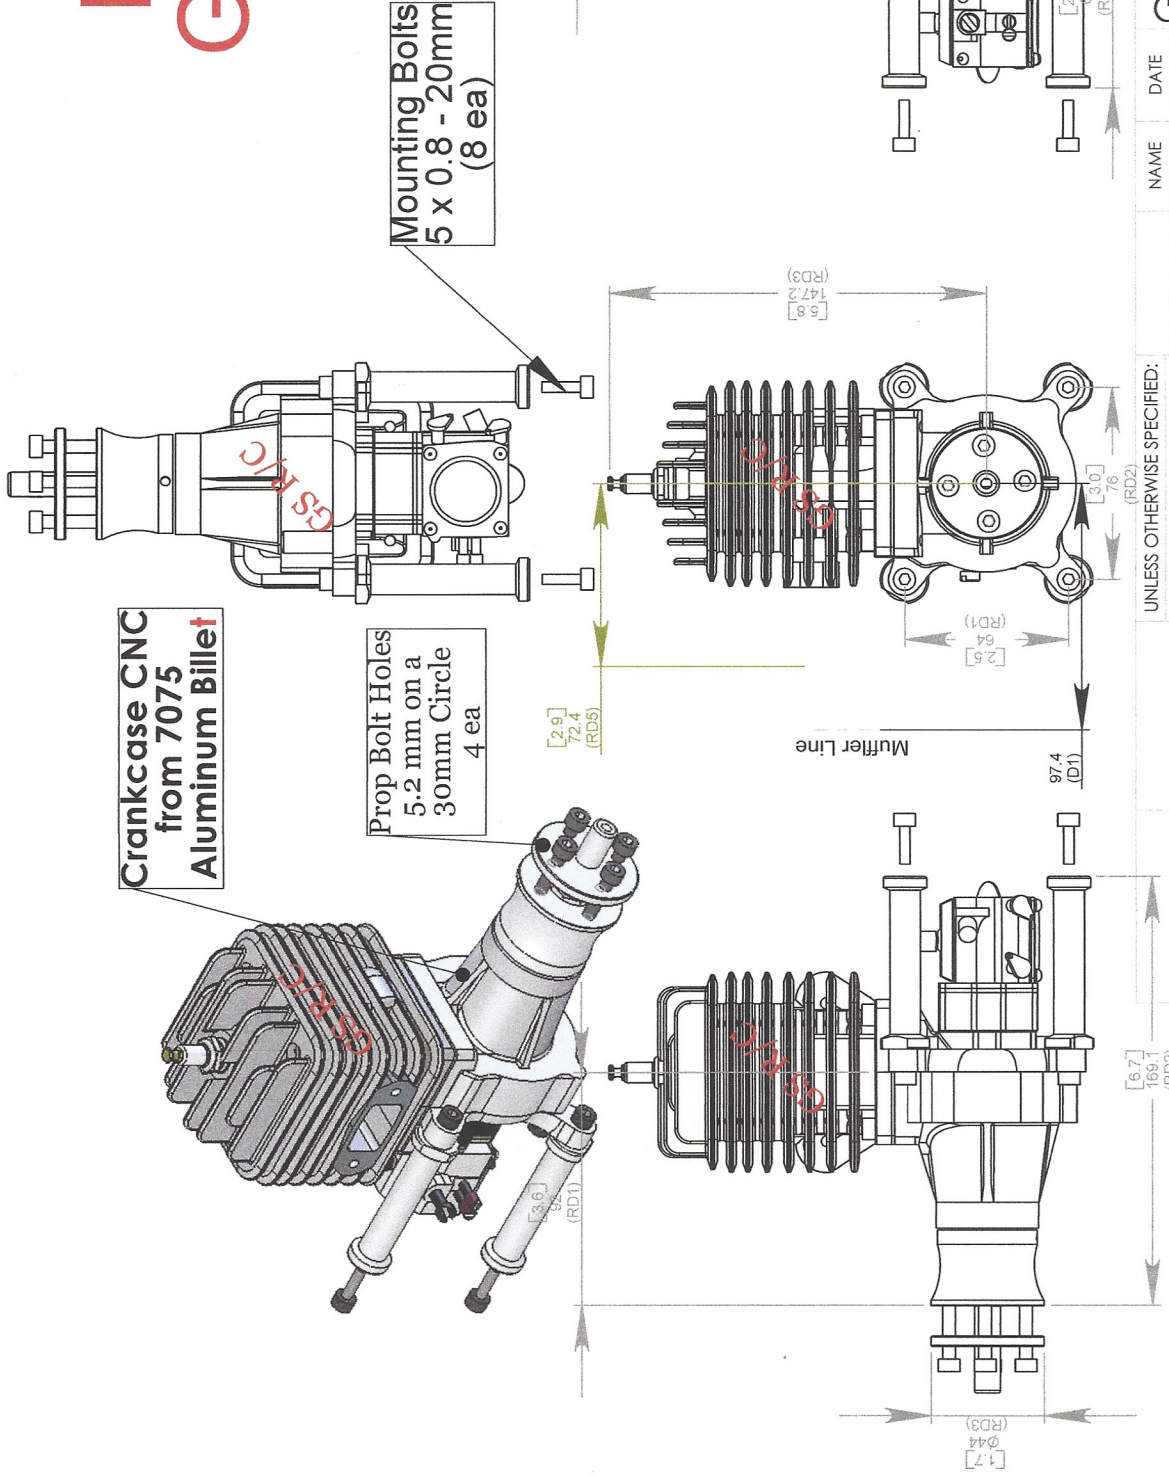

DLA 58CC Gas Engine

NAME: Schantz 8-14-17		DATE: 8-14-17		Golden Skies R/C Aircraft, Inc.	
DRAWN		CHECKED		TITLE: DLA 58CC Engine	
ENG APPR.		MFG APPR.		SIZE DWG. NO. A 03180-00220-E	
G.A.		COMMENTS:		REV A	
UNLESS OTHERWISE SPECIFIED: DIMENSIONS ARE IN millimeters [in] TOLERANCES: +0.5 mm		INTERPRET GEOMETRIC TOLERANCING PER:		SCALE: 1:3 WEIGHT: SHEET 1 OF 1	
MATERIAL: R/C Aircraft Only		FINISH: USED ON		APPLICATION: 5 4 3 2 1	
<p>PROPRIETARY AND CONFIDENTIAL THE INFORMATION CONTAINED IN THIS DRAWING IS THE SOLE PROPERTY OF GOLDEN SKIES R/C AIRCRAFT, INC. ANY REPRODUCTION IN PART OR AS A WHOLE WITHOUT THE WRITTEN PERMISSION OF GOLDEN SKIES R/C AIRCRAFT, INC. IS PROHIBITED.</p>					