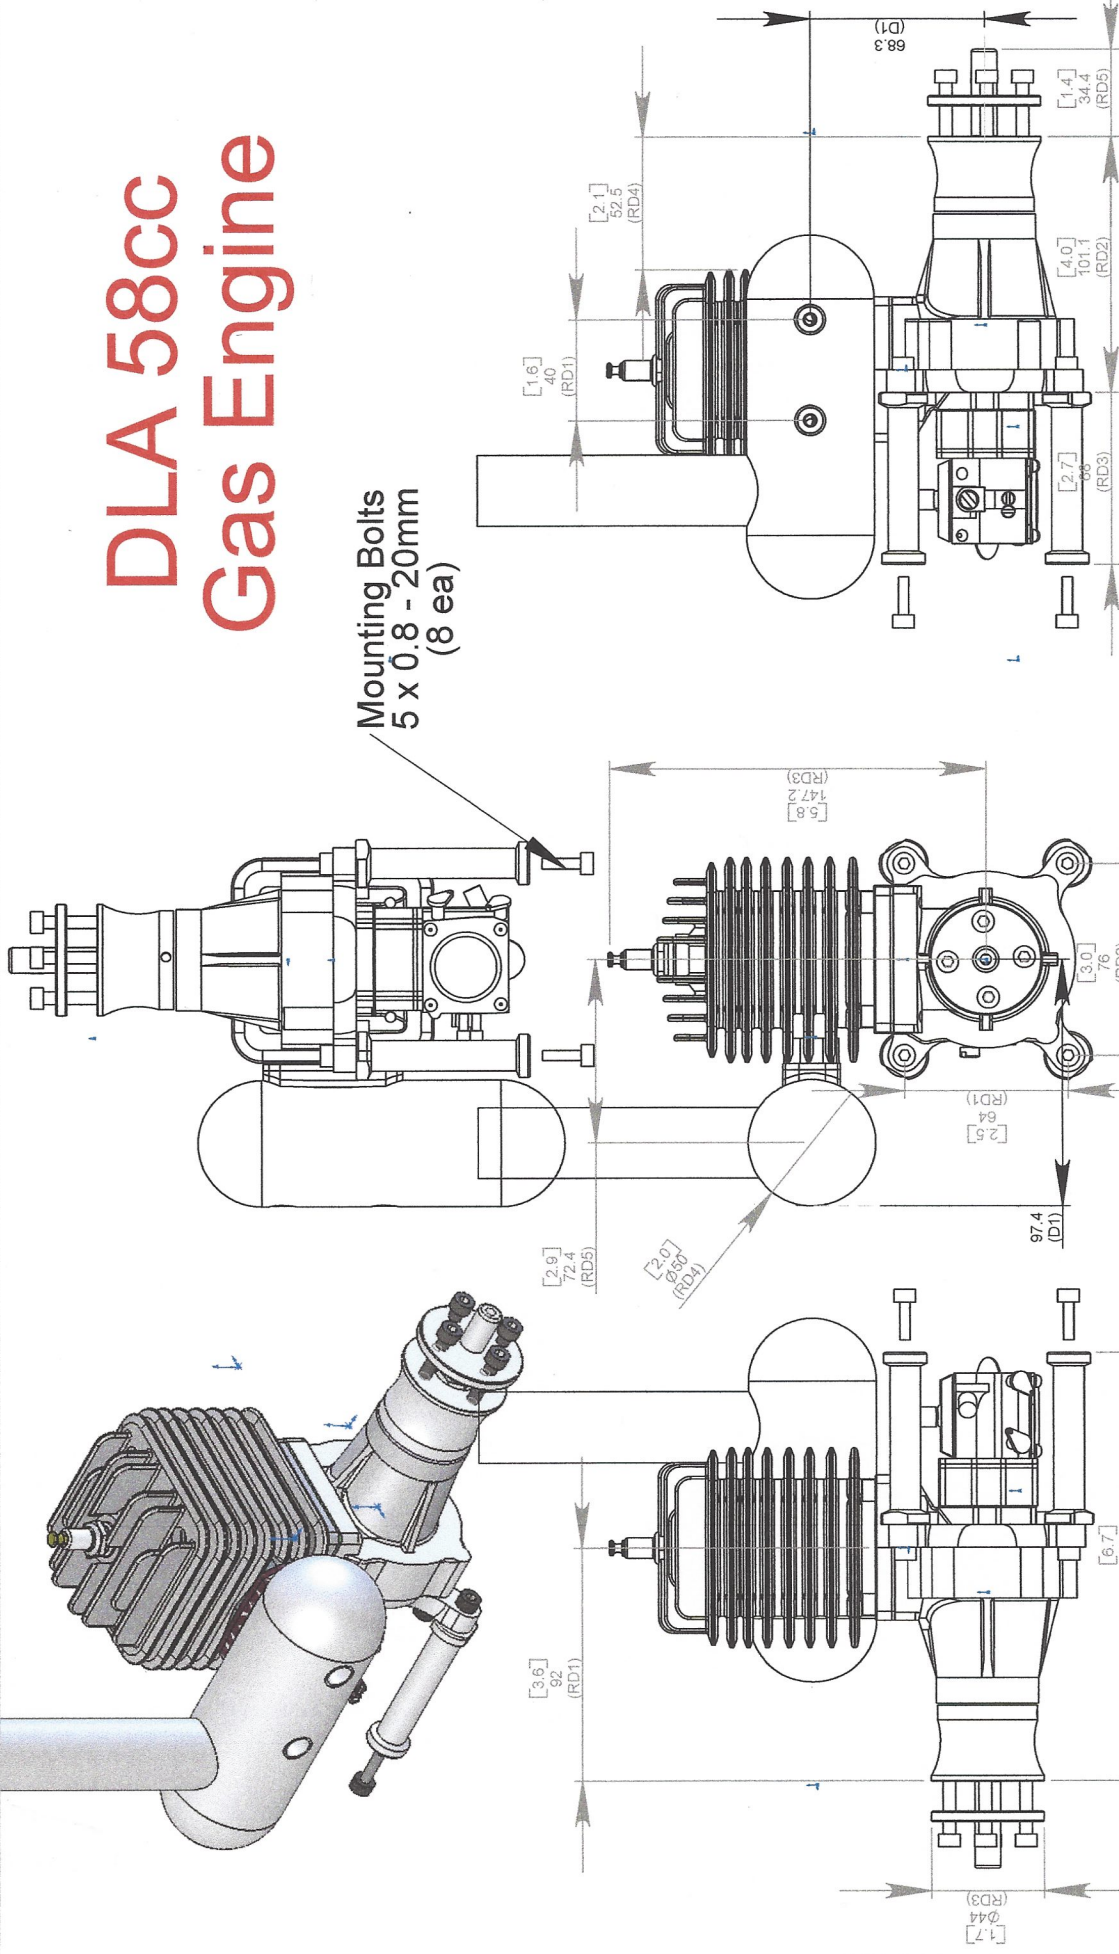

DLA 58cc Gas Engine

Mounting Bolts
5 x 0.8 - 20mm
(8 ea)

NAME	DATE	DRAWN	CHECKED	ENG APPR.	MFG APPR.	G.A.	COMMENTS:
Schantz	8-14-17						
UNLESS OTHERWISE SPECIFIED:							
DIMENSIONS ARE IN millimeters [in]							
TOLERANCES: + 0.5 mm							
INTERPRET GEOMETRIC TOLERANCING PER:							
MATERIAL							
FINISH							
R/C Aircraft Only							
NEXT ASSY	USED ON	APPLICATION					
		5 4 3 2 1					

TITLE:
**DLA 58cc
Engine**

SIZE DWG. NO. REV
A 03180-00220-M A

SCALE: 1:3 WEIGHT: SHEET 1 OF 1