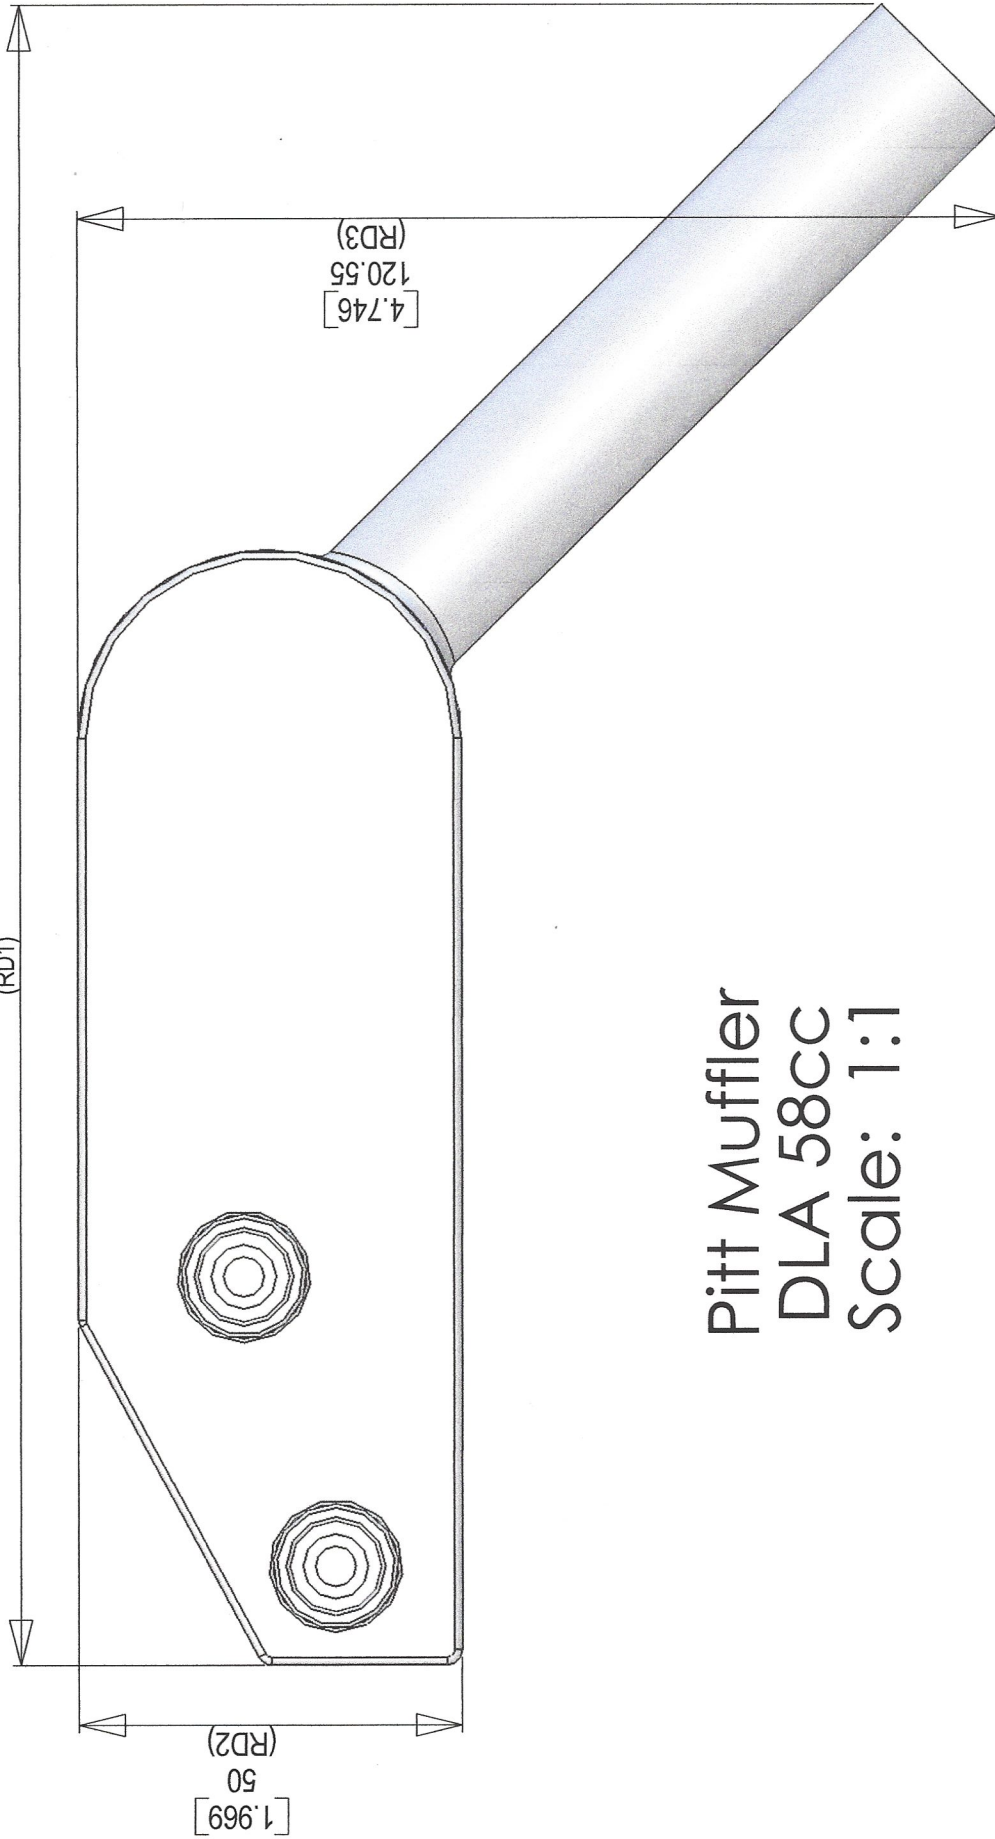

[8.614]
218.81
(RD1)

Pitt Muffler
DLA 58CC
Scale: 1:1

PROPRIETARY AND CONFIDENTIAL
THE INFORMATION CONTAINED IN THIS
DRAWING IS THE SOLE PROPERTY OF
<INSERT COMPANY NAME HERE>. ANY
REPRODUCTION IN PART OR AS A WHOLE
WITHOUT THE WRITTEN PERMISSION OF
<INSERT COMPANY NAME HERE> IS
PROHIBITED.

DIMENSIONS ARE IN mm [in] TOLERANCES: ± 1mm		NAME Schantz	DATE 6-26-17	Golden Skies R/C, inc.	
DRAWN	CHECKED	LS		Muffler, Pitts DLA 58CC	
ENG APPR:	MFG APPR:			SIZE A	DWG. NO. 01380-01144-FS
G.A.	COMMENTS:			SCALE:1:1	REV.
MATERIAL Aluminum	FINISH ---				WEIGHT:
NEXT ASSY	USED ON				
APPLICATION					SHEET 1 OF 1
Scale: 1:1					